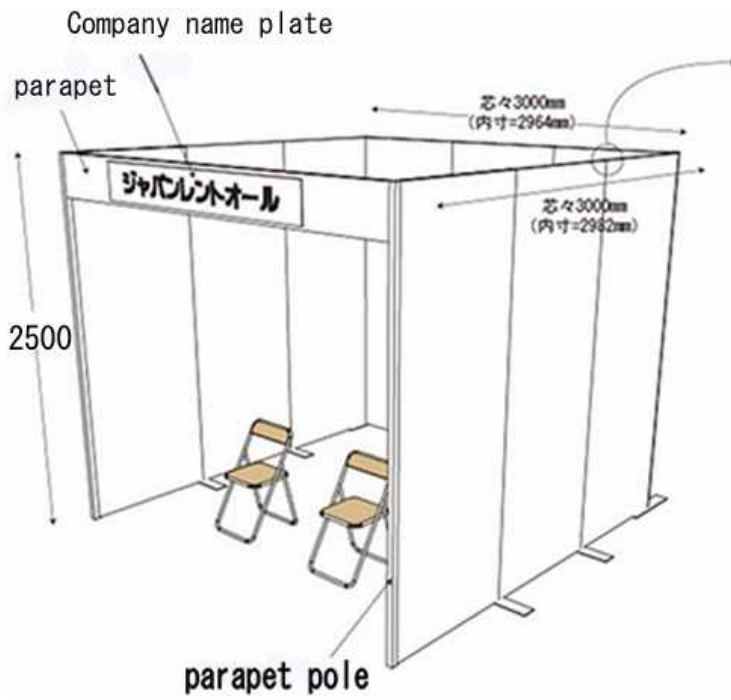

## Usage example of Easy Exchange Panel

panel size : W1000 × H2500 × T34mm

Recessed grooves to conceal cords.