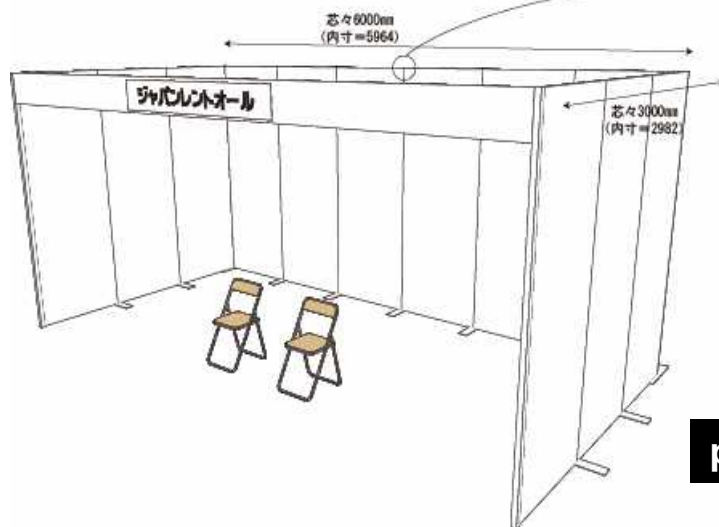

## Usage example of Easy Exchange Panel

panel size : W1000 × H2500 × T34mm

Recessed grooves to conceal cords.