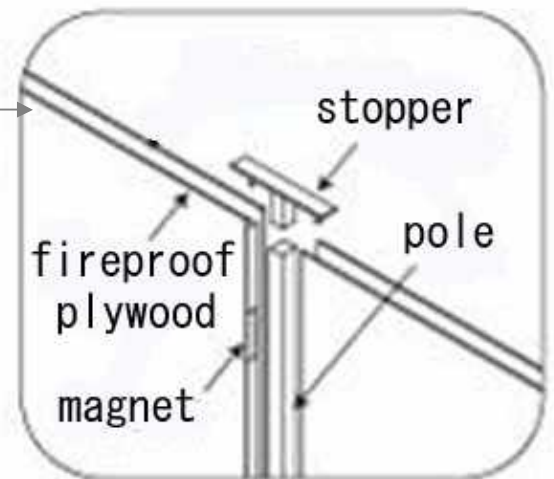

## Usage example of Easy Exchange Panel

panel size : W1000 × H2500 × T34mm

Recessed grooves to conceal cords.